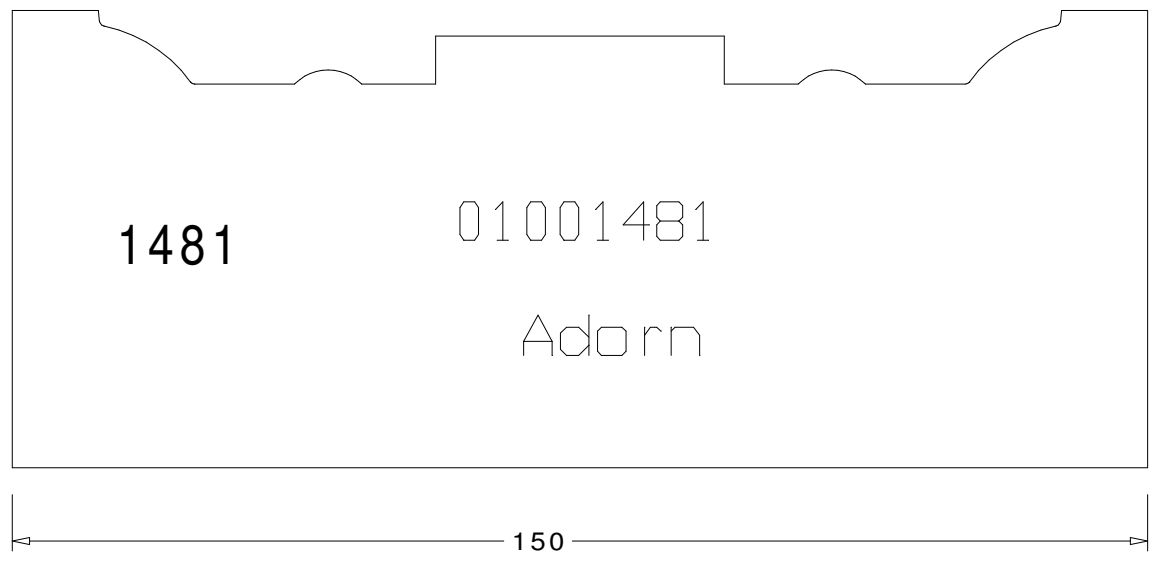

PRINT NO. 01001481

TEMPLATE/KNIFE SHOWN ARE FACE COMING

REV.	DATE:	DESCRIPTION:	 RIVERSIDE TOOL CORP.	
1			DO NOT SCALE DRAWING	Date: 6-13-06
2			Scale: FULL	Print No:
3			Drawn By: GP	01001481
CUSTOMER: Adorn			Desc: TEMPS/RIVERPAK	