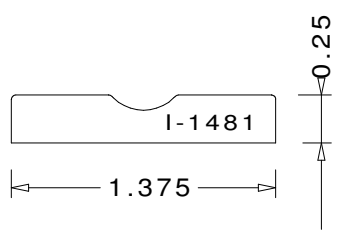

PRINT NO. 01001481

TEMPLATE/KNIFE SHOWN ARE FACE COMING

REV.	DATE:	DESCRIPTION:	 RIVERSIDE TOOL CORP.	
1			DO NOT SCALE DRAWING	Date: 6-13-06
2			Scale: FULL	Print No:
3			Drawn By: GP	01001481
CUSTOMER: Adorn			Desc: TEMPS/RIVERPAK	