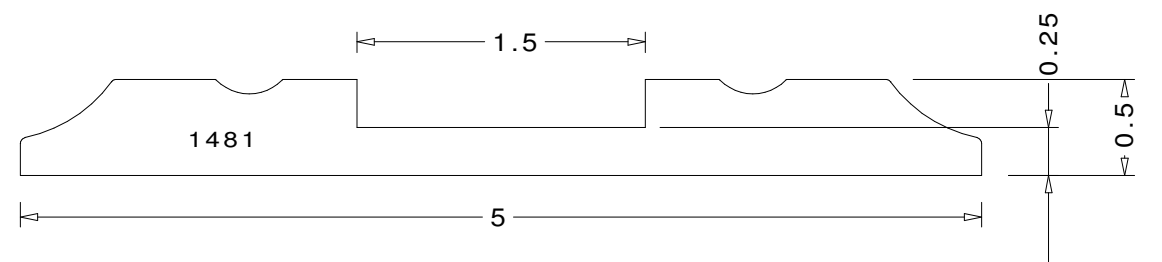

PRINT NO. 01001481

TEMPLATE/KNIFE SHOWN ARE FACE COMING

REV.	DATE:	DESCRIPTION:	 RIVERSIDE TOOL CORP.	
1			DO NOT SCALE DRAWING	Date: 6-13-06
2			Scale: FULL	Print No:
3			Drawn By: GP	01001481
CUSTOMER: Adorn			Desc: TEMPS/RIVERPAK	